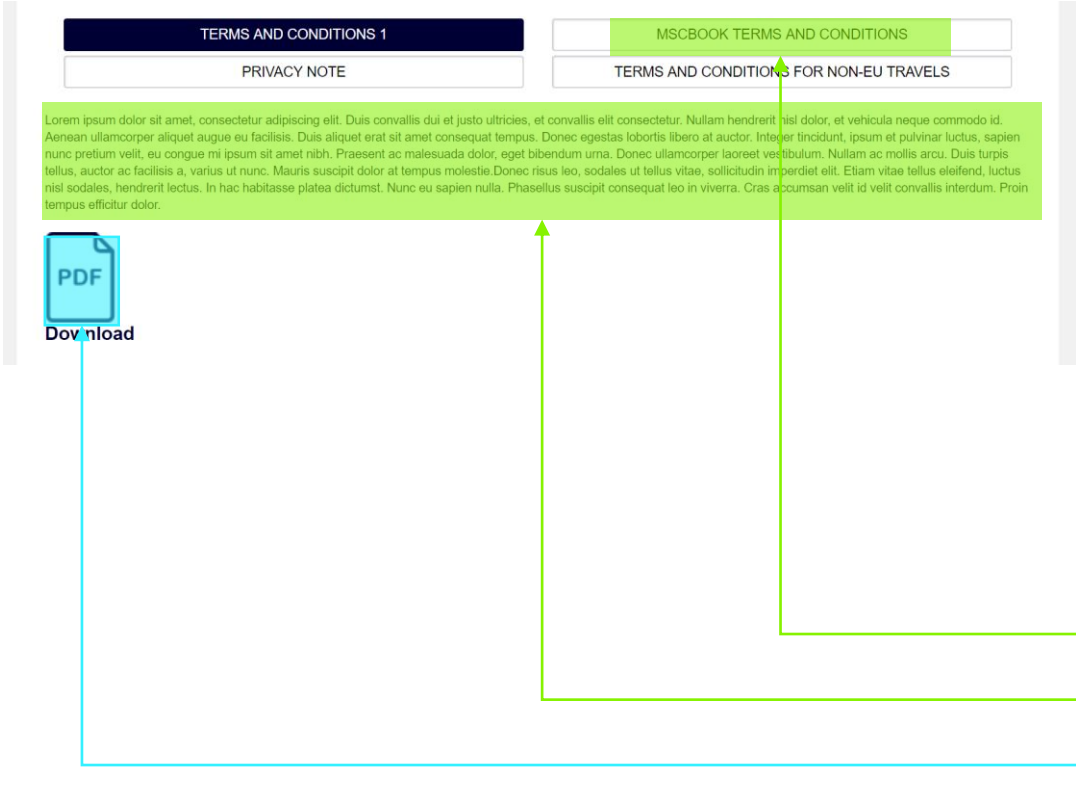

MSC Book – New Normal SDL Content Mapping

Introduction

This document provides the graphical position of the latest SDL keys created for May 2019 Release

Document Legend

Key Label Container:	CONTENT
Label Position:	
Key Configuration:	CONFIGURATION
Enhancement Key:	ENHANCEMENT
Impacted pages:	PAGES

Terms and conditions – TERMS AND CONDITIONS FOR SHORE EXCURSIONS

MSCBOOKEVO-577 Footer - New T&C managment

This keys refers to the dynamic generated terms and conditions. The keys must be put in a market-specific bundle.